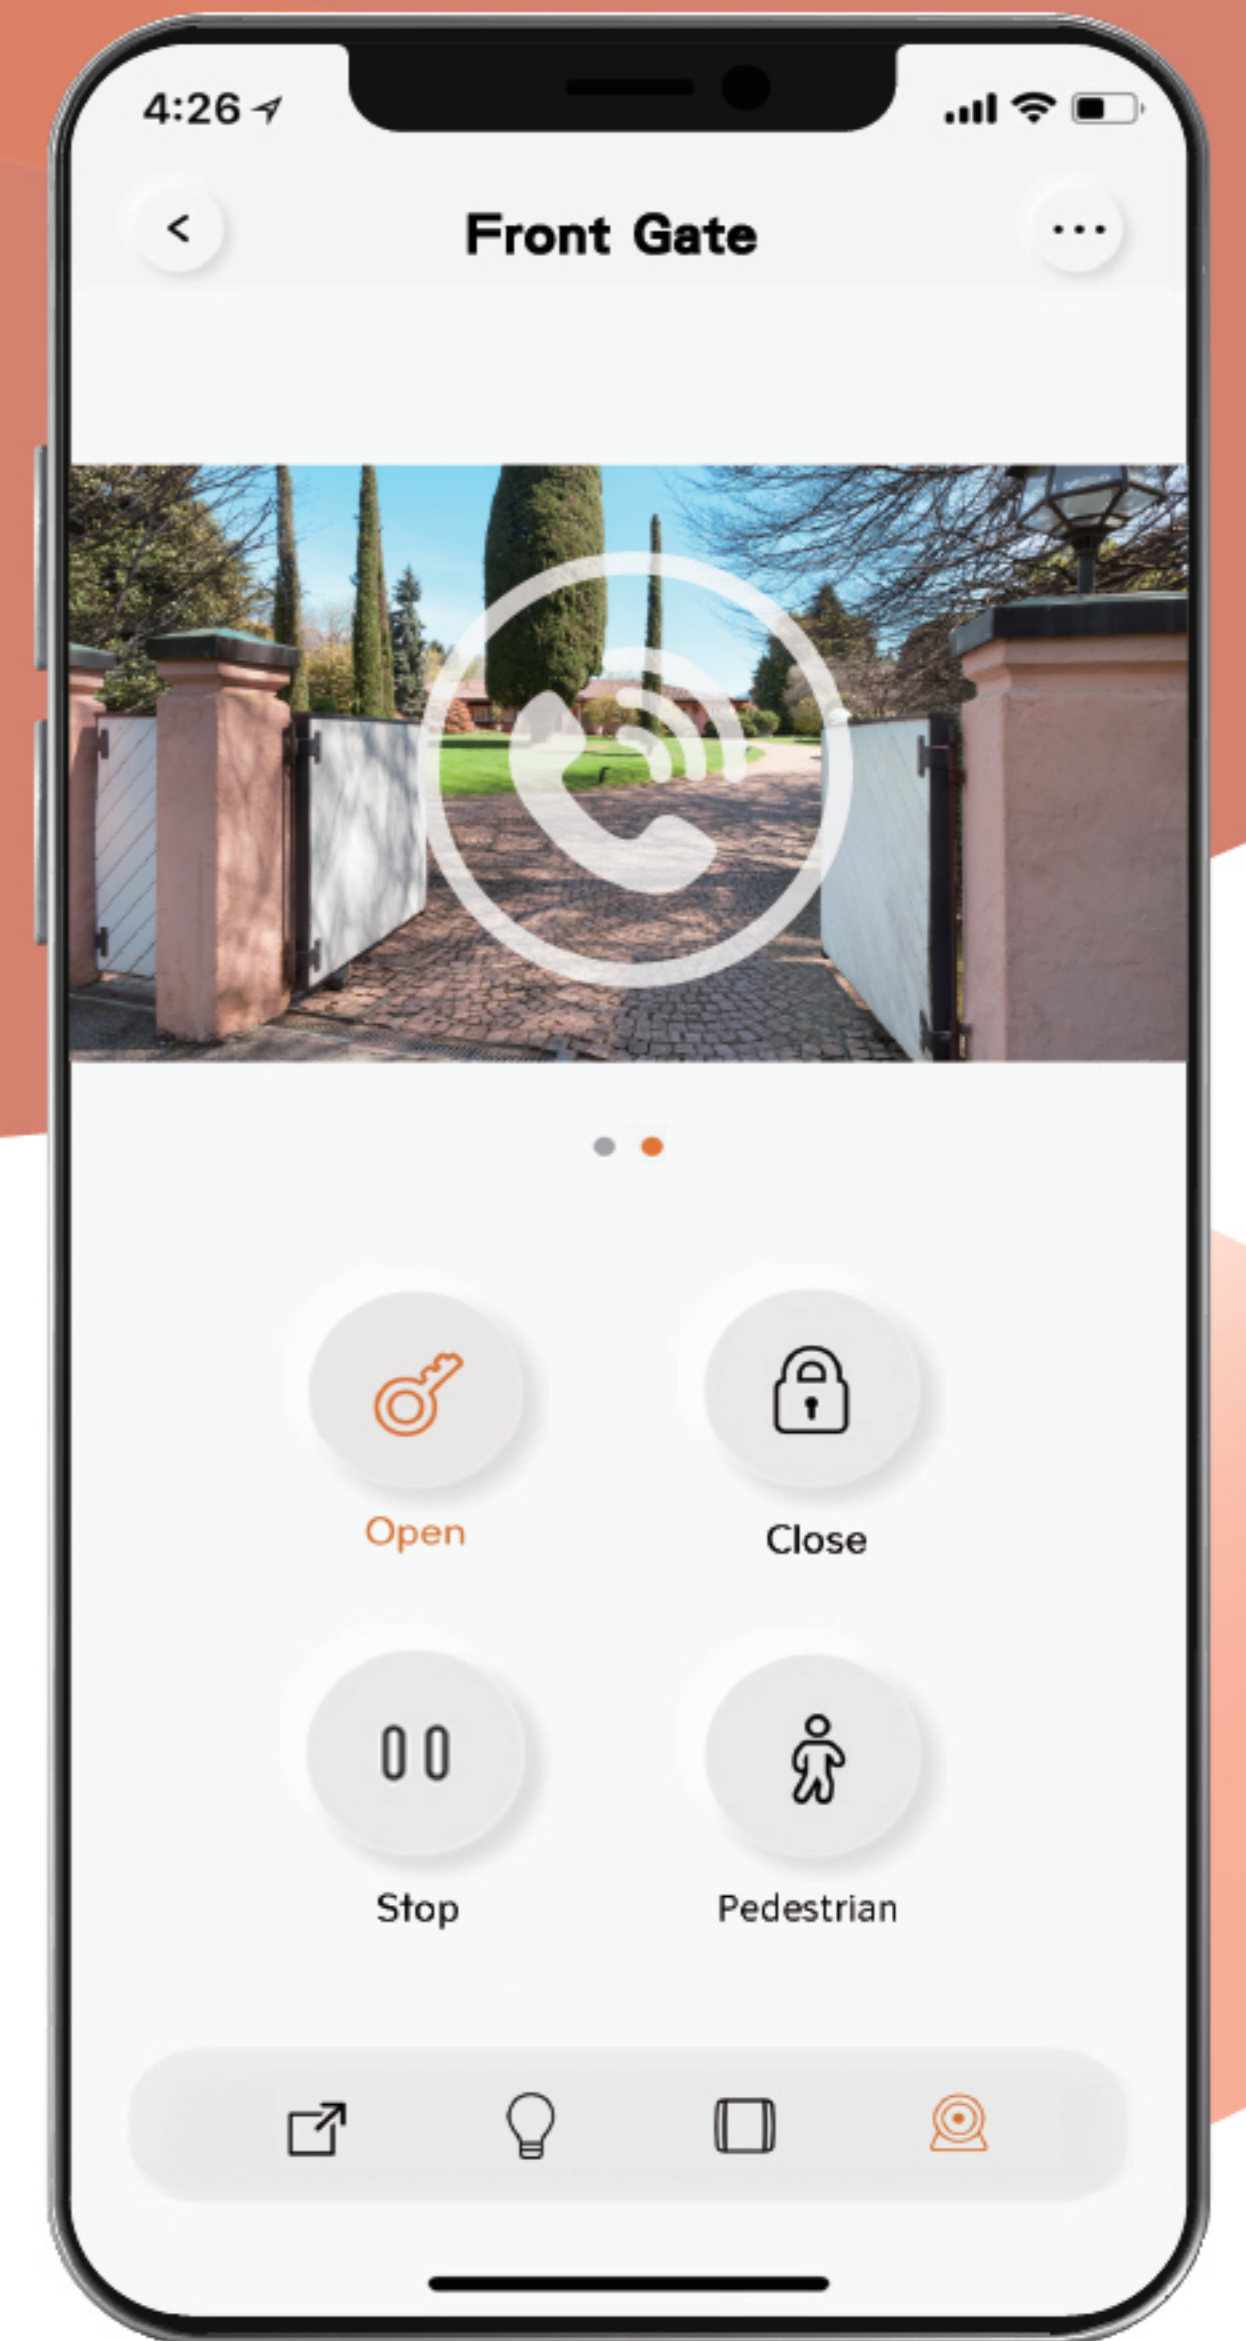

See who rings your ChowBELL2 Pro and answer the door anywhere in the world.

-  Video intercom
-  Notification
-  Easy Installation
-  Motion Detection
-  Full HD 1080P

WAYS TO CONTROL ACCESS

Smartphones

Biibell allows you to check who rings the doorbell through 2-way audio and open the door on the Eyeopen APP.

RFID cards

RFID cards are supported enabling multiple users to access electronic door directly. (Large capacity of 5000 users)

Product Specs	
Resolution	Full HD 1080P
View Angle	140°
Compression	H.264
Image Frame Rate	25fps
Night Vision	ICR with IR LED
Audio	Two-Way Audio
Network	Wireless 802.11b/g/n@2.4G
Ethernet	10/100Mbps
Storage	MicroSD card up to 256GB
PIR Detection	110°
Alarm	Tamper Alarm
Power Suply	DC12V, 48V POE
Operating Temperature	-20°C ~55°C

Click! Connect!
Chow!

Download Chow!

Chow! App Smart Solutions

Ideas for a more simple and smarter life
Complete your home security system by integrating gate automations with smart devices that can secure your house even better.