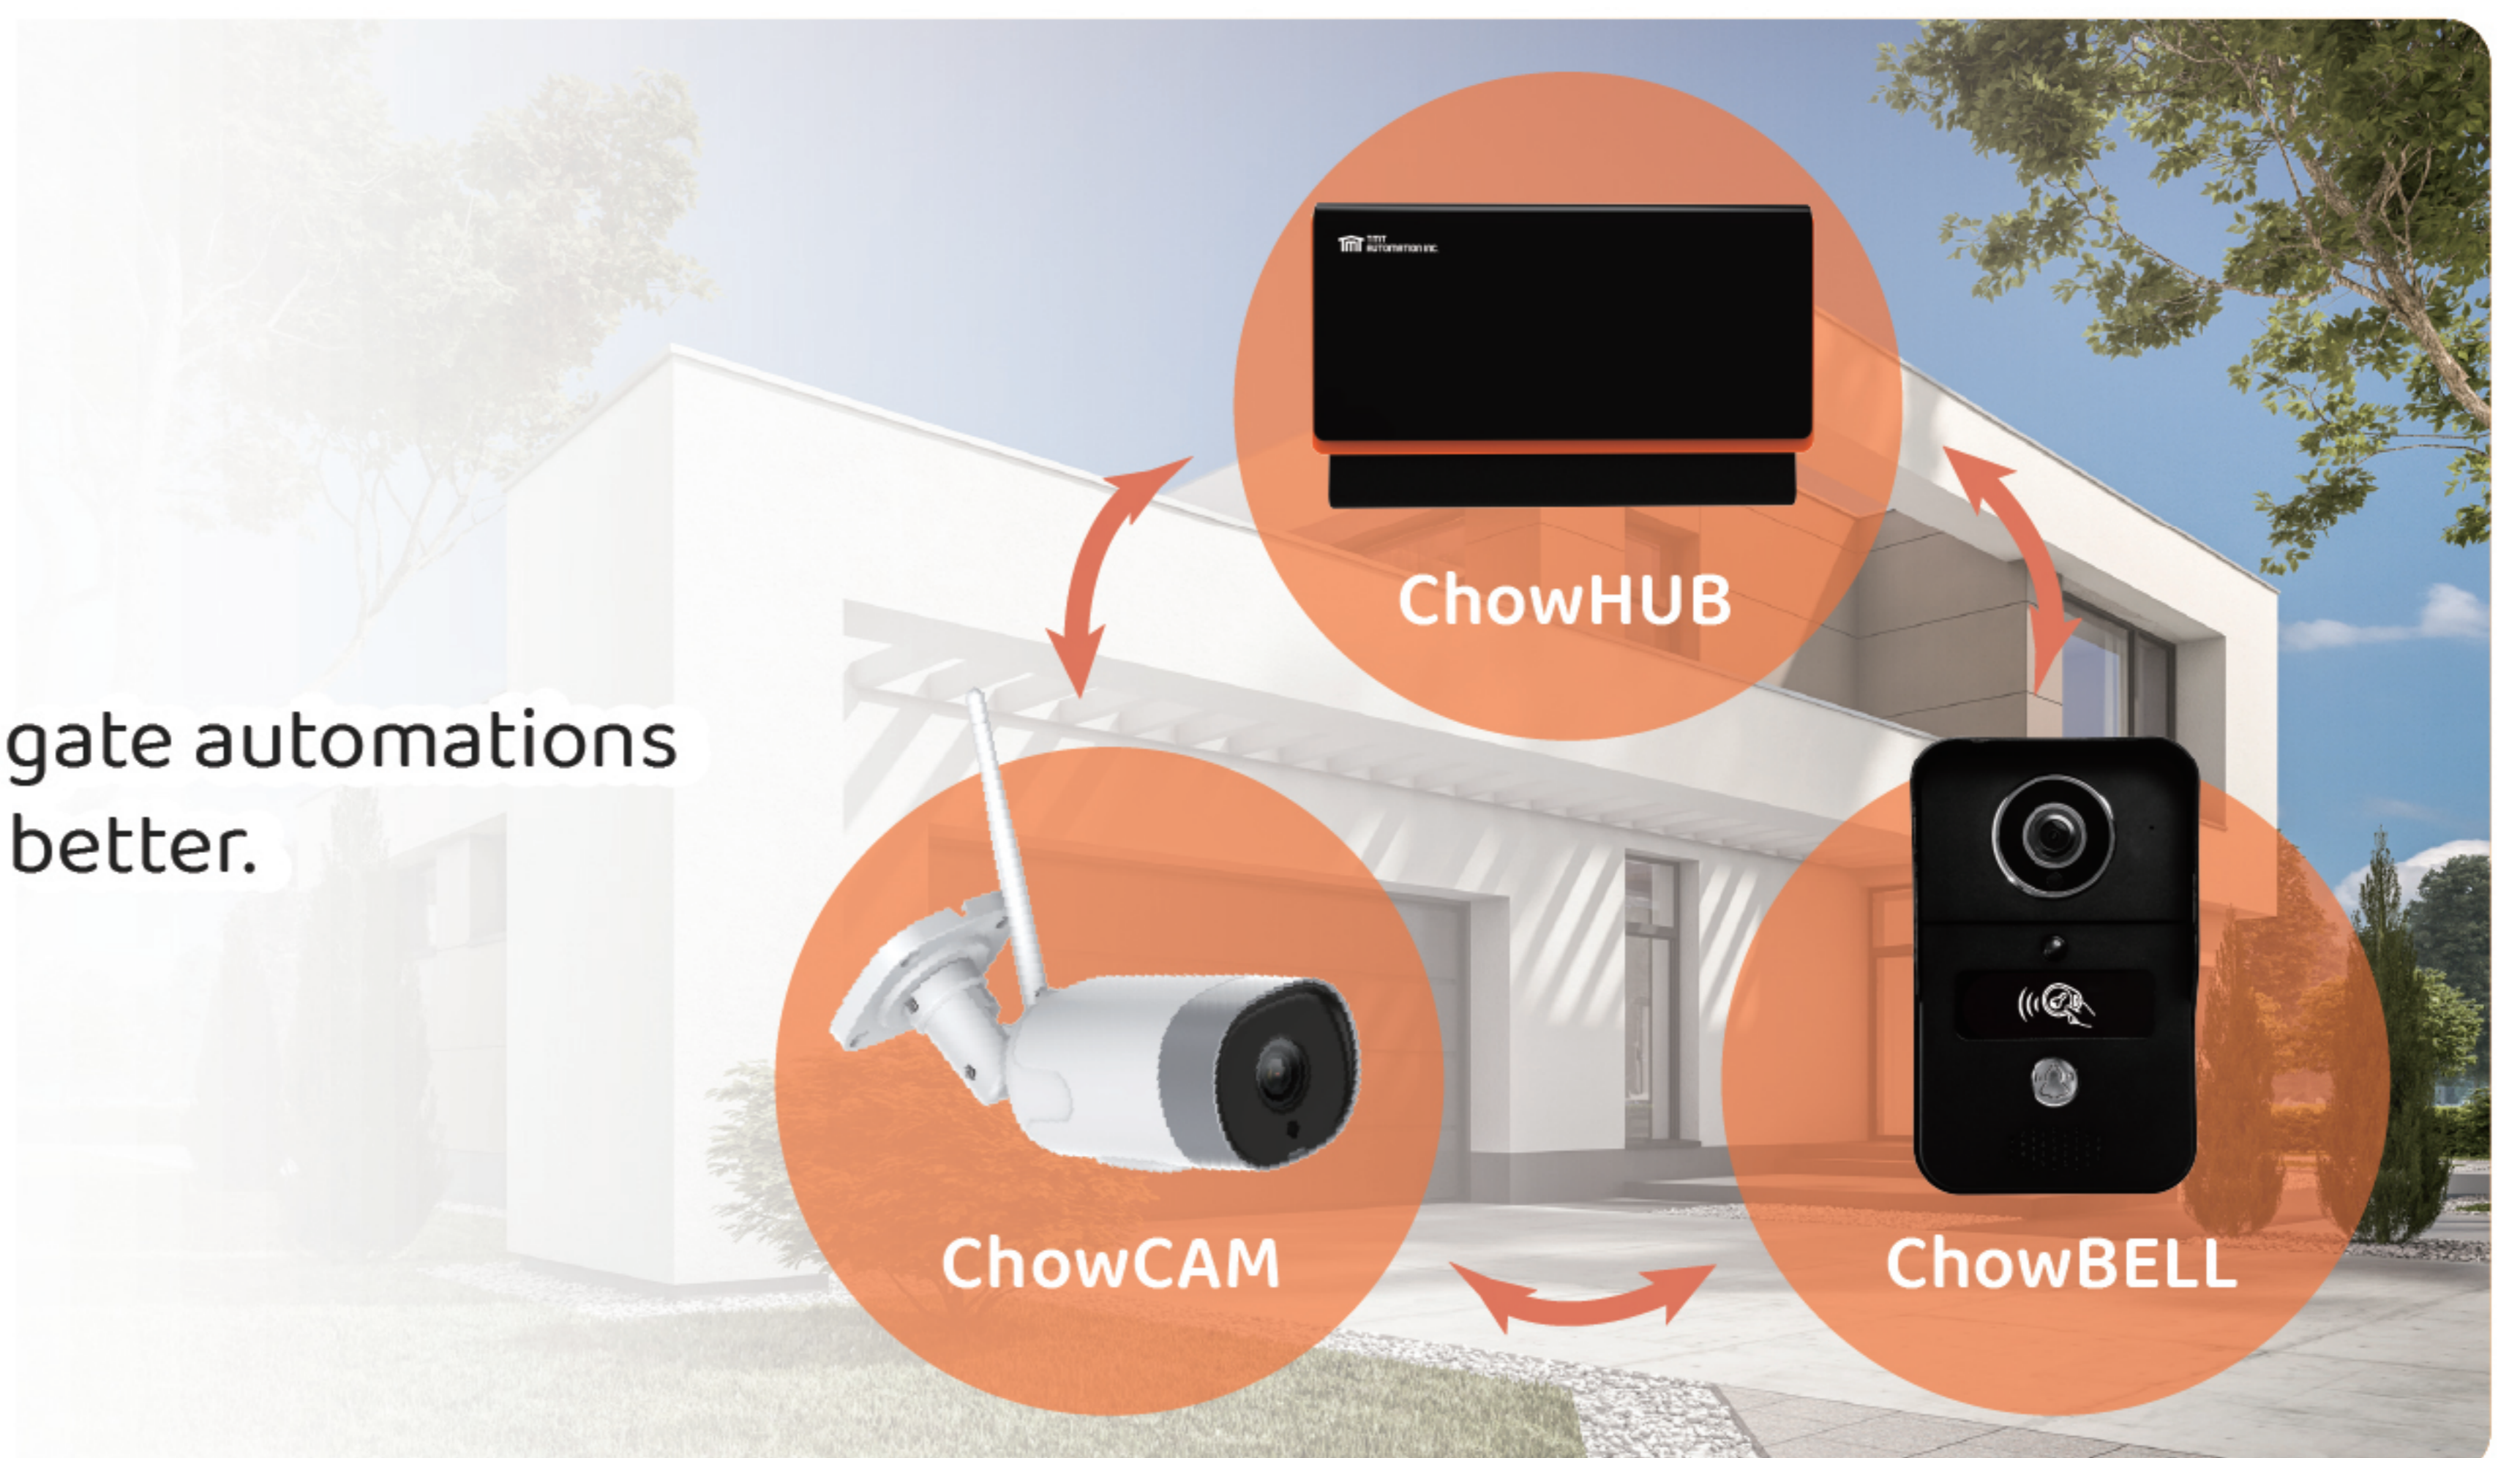

See who rings your ChowBELL2 Pro and answer the door anywhere in the world.

-  Video intercom
-  Notification
-  Easy Installation
-  Motion Detection
-  Full HD 1080P

WAYS TO CONTROL ACCESS

Smartphones

Biibell allows you to check who rings the doorbell through 2-way audio and open the door on the Eyeopen APP.

RFID cards

RFID cards are supported enabling multiple users to access electronic door directly. (Large capacity of 5000 users)

Product Specs	
Resolution	Full HD 1080P
View Angle	140°
Compression	H.264
Image Frame Rate	25fps
Night Vision	ICR with IR LED
Audio	Two-Way Audio
Network	Wireless 802.11b/g/n@2.4G
Ethernet	10/100Mbps
Storage	MicroSD card up to 256GB
PIR Detection	110°
Alarm	Tamper Alarm
Power Suply	DC12V, 48V POE
Operating Temperature	-20°C ~55°C

Click! Connect!
Chow!

Download Chow!

Chow! App Smart Solutions

Ideas for a more simple and smarter life
Complete your home security system by integrating gate automations with smart devices that can secure your house even better.

ChowBELL2 **PRO**

**Remote
unlock
by Chow!**

Answering your door with a ChowBELL2 Pro like you are always at home.