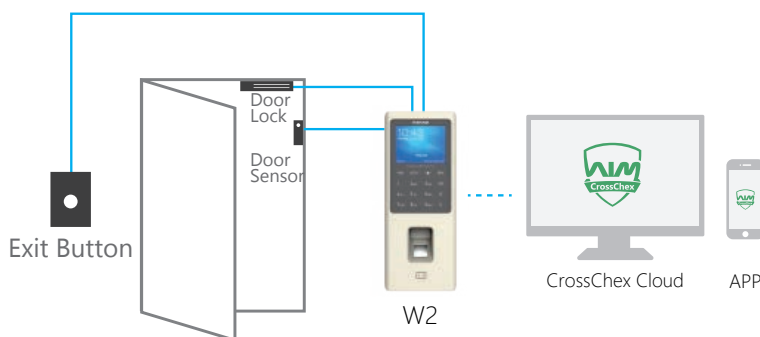

Key Features

- **URL**
  Support dynamic domain name server which offers a persistent domain name for non-static IP devices.
- **Webserver**
  Basic Setting, Personnel Inquiry and Management, Records Inquiry.
- **Touch Keypad & Touch Active Sensor**
  When you reach out your hand to touch the keypad, W2 will be activated automatically and ready for your entering. When you place your finger on fingerprint sensor, sensor will be activated automatically and will awaken the device from sleep.
- **Cloud Management System Support**
  No need to install, maintain, or upgrade software.
  No expensive computers to purchase or maintain.
  Access data in real-time from any PC and Mobile with Internet.
- **Data Automatic Push**
  Support TCP/IP network communication, the access control data and events will push to the access control management software by real time.
- **Time Zone and Group**
  With 32 customize access control time zone and 16 permission groups make access control more easy.

Cloud Management System

Advantages

- No need to install, maintain, or upgrade software
- No expensive computers to purchase or maintain
- Access data in real-time from any PC and Mobile with Internet
- Receive real-time alerts to your email
- Multiple encryptions and redundancy backup for data safety.

Multi-Platform

Please scan this QR code to get CrossChex Cloud App