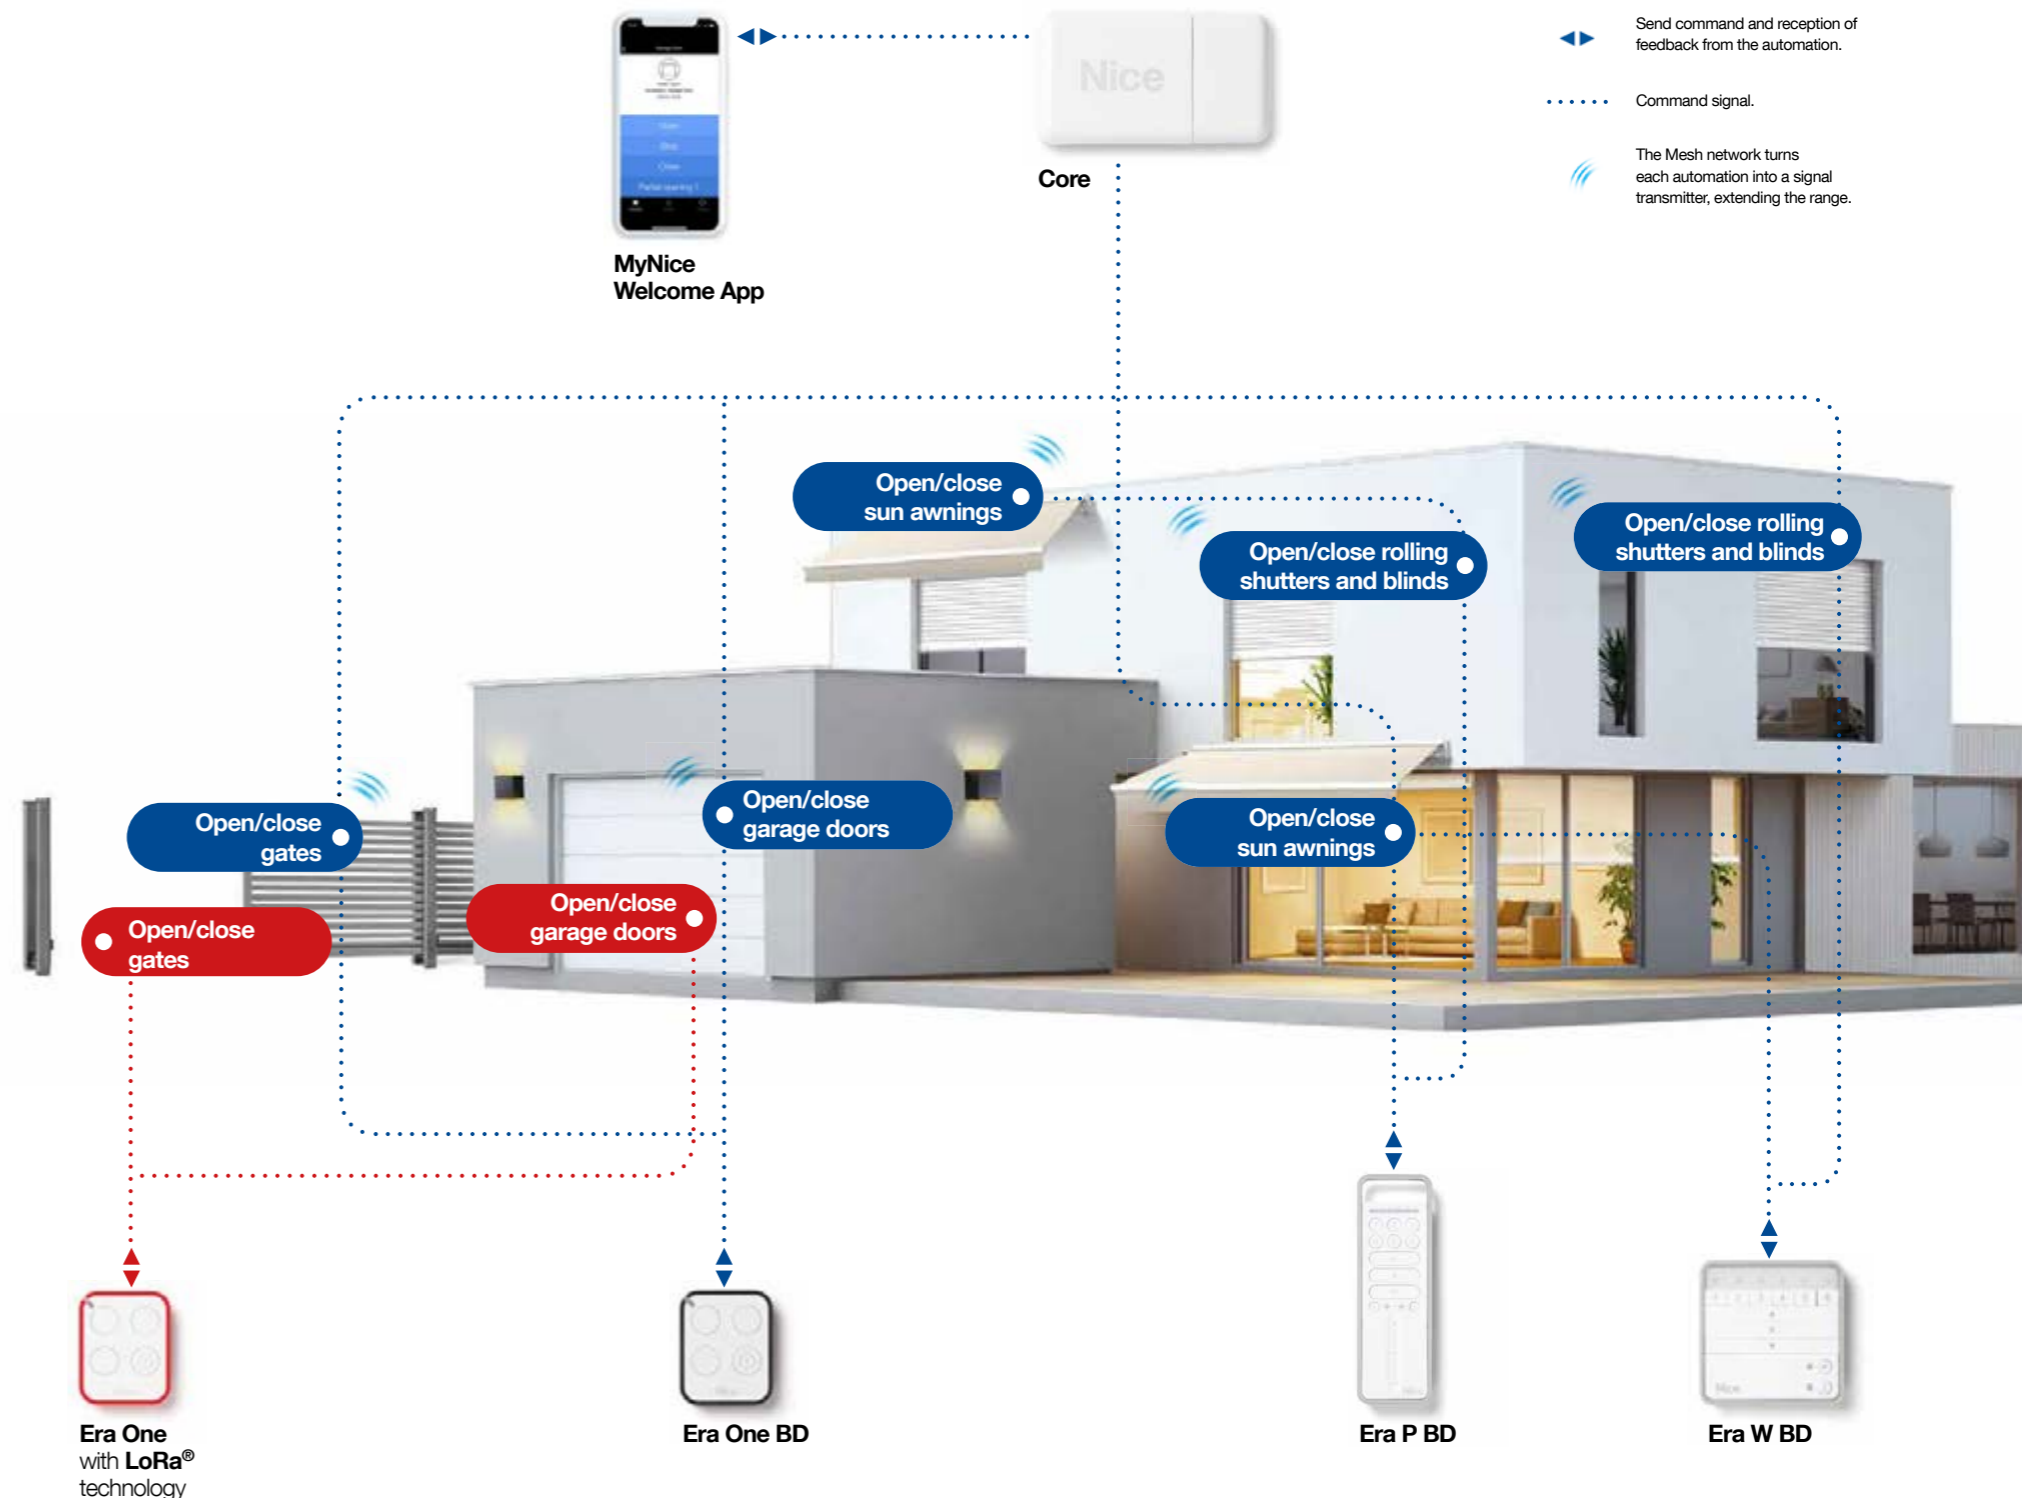

Yubii™

The answer to all your questions.

Manage your home from your smartphone.

Download the MyNice Welcome app to have everything under control, even when you're not at home.

More certainty with bidirectional remote controls.

Bidirectional remote controls provide feedback through vibration, sounds and lights to indicate automation status and correct command reception.

Your lifestyle, your scenarios.

Connect your automations through the Core and create customised scenarios you can manage either by smartphone or by setting a key on your bidirectional remote control.

For example, you could create a scenario that raises the rolling shutters, turns on the irrigation and opens the garage door to let the dog out in the garden every morning at 7.00. All this with just one click on your smartphone or the bidirectional remote control.

Do you want to have everything under control, even when you're not at home? You can even get an answer from your present gate or garage with a simple upgrade. Do the test now and discover which bidirectional products you need on yubii.niceforyou.com

More automations, more control, fewer worries.

Yubii connects all the automations in your home and lets them communicate with each other and with you via the Mesh network, so you can eliminate every doubt and live each day with greater peace of mind.