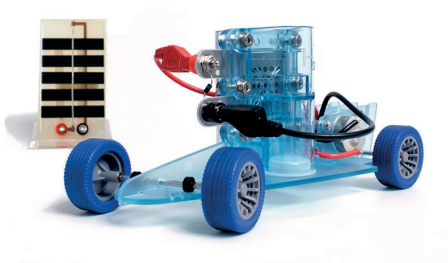

Dr Fuel Cell®

Heliocentris

Dr Fuel Cell® Model Car

Reversible Fuel Cell
with integrated Gas Storage Cylinders

- A. Car Chassis
- B. Reversible Fuel Cell
- C. Measurement Box
- D. Solar panel (lamp is not included)
- E. Hand Generator
- F. Safety Cables

Demo Version without C, E: Art: 352

Complete Version: Art: 354

LED-Lamp (Single Spot) Art: 314-LED

+ USB - Teacher Guide

LED-Lamp ordering separately

Reversible Fuel Cell

Power for the 21st Century

Dr Fuel Cell® Sciences Kit Student Kit for Solar Hydrogen Technology