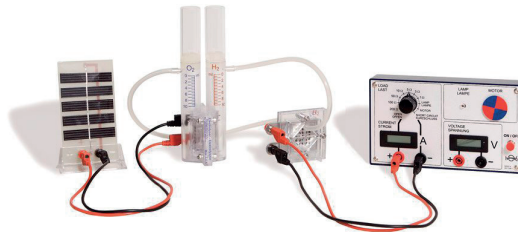

Lamp for operating the solar panels not included.

* in O2 mode

Demo Version:	Art: 350
Complete Version:	Art: 355
LED-Lamp (Single Spot)	Art: 314-LED

4 Books
with Teacher and Students
Experiments guides

+ USB - Teacher Guide

Dr Fuel Cell® Demo Version

LED-Lamp ordering separately

Dr Fuel Cell® Complete Version

With Methanol Fuel Cell
and Dismountable Fuel Cell

Methanol Fuel Cell

Dismountable Fuel Cell

Dr Fuel Cell® Professional

Electrolyze operated via Solar Energy connected to double Fuel Cell

Basic level of Renewable Energy Introduction
on Single PEM Fuel Cell | Hydrogen Generation | Solar Cells

Electrolyze	1.4...1.8V	max. 4,000mA	max. 28ml/min
Double Fuel Cell Parallel	0.4...0.9V	max. 3,000mA	1.7W
Series	0.8...1.8V		
Solar Panel	2.3V	1,000mA	1.7W