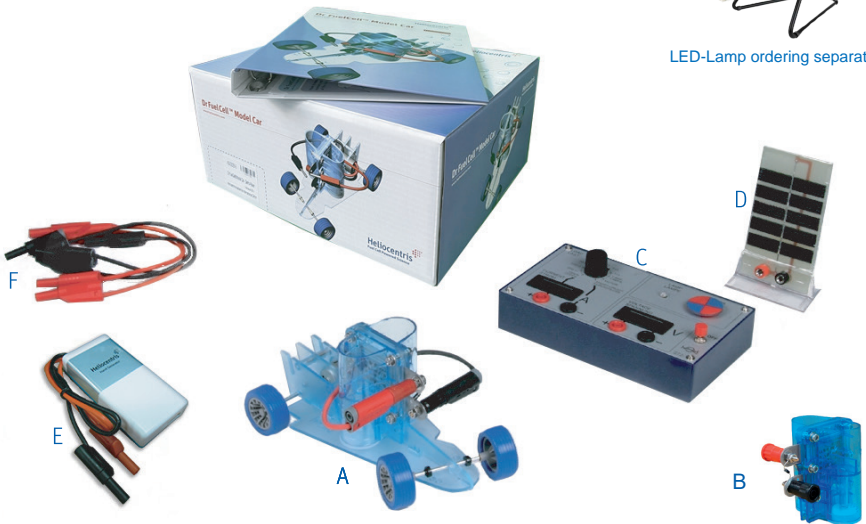

Dr Fuel Cell®

Heliocentris

Dr Fuel Cell® Model Car

Reversible Fuel Cell
with integrated Gas Storage Cylinders

- A. Car Chassis
- B. Reversible Fuel Cell
- C. Measurement Box
- D. Solar panel (lamp is not included)
- E. Hand Generator
- F. Safety Cables

Demo Version without C, E: Art: 352

Complete Version: Art: 354

LED-Lamp (Single Spot) Art: 314-LED

+ USB - Teacher Guide

LED-Lamp ordering separately

Reversible Fuel Cell

Power for the 21st Century

Dr Fuel Cell® Sciences Kit Student Kit for Solar Hydrogen Technology

Basic level of Renewable Energy Introduction
on Single PEM Fuel Cell | Hydrogen Generation | Solar Cells

Electrolyzer	1.4...1.8V	max. 500mA	H3.5ml/min
H2 Fuel Cell	0.4...0.9V	max. 1,000mA	0.25W
Methanol Fuel Cell	0.1...0.6V	max. 100mA	10mW
Take-apart Fuel Cell	0.4...0.9V	max. 1,500mA*	0.3W*
Solar Panel	2.5V	200mA	

Lamp for operating the solar panels not included.

* in O2 mode

Demo Version:	Art: 350
Complete Version:	Art: 355
LED-Lamp (Single Spot)	Art: 314-LED

4 Books
with Teacher and Students
Experiments guides

+ USB - Teacher Guide