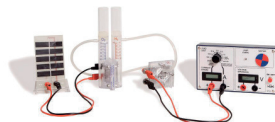

Dr Fuel Cell® Demo Version

LED-Lamp ordering separately

Dr Fuel Cell® Complete Version

With Methanol Fuel Cell
and Dismountable Fuel Cell

Methanol Fuel Cell

Dismountable Fuel Cell

Dr Fuel Cell® Professional

Electrolyze operated via Solar Energy connected to double Fuel Cell

Basic level of Renewable Energy Introduction
on Single PEM Fuel Cell | Hydrogen Generation | Solar Cells

Electrolyze	1.4...1.8V	max. 4,000mA	max. 28ml/min
Double Fuel Cell Parallel	0.4...0.9V	max. 3,000mA	1.7W
Series	0.8...1.8V		
Solar Panel	2.3V	1,000mA	1.7W